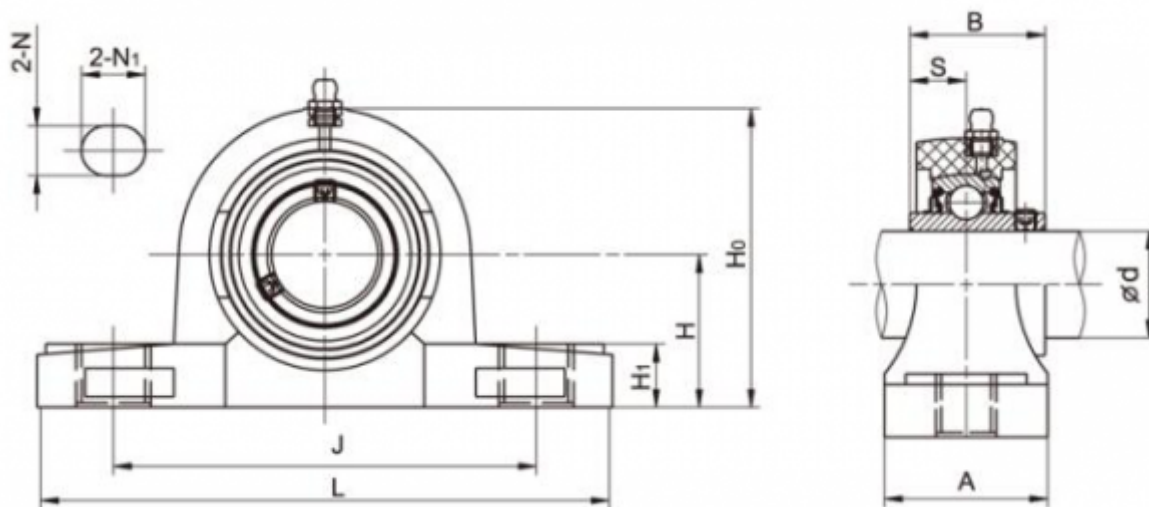

Article number: 54810622102

Description: Pillow block TP-SUCP210 LDK f/shaft dia.50 mm
Insert stainless, house white thermopl.

Measures

A = 60	L = 206
B = 51.6	N = 17
Bolt = M16	N1 = 20
d = 50	S = 19
H = 57.2	
H0 = 114	
H1 = 24	
J = 159	